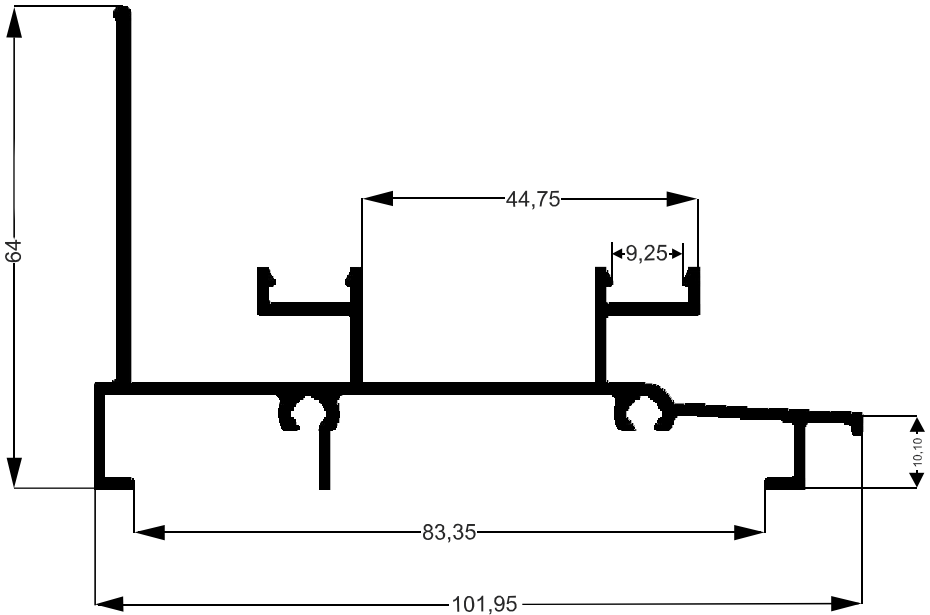

NOE-044
6,976Kg/Barra 6m

NOE-047
6,336Kg/Barra 6m

NOE-005
12,784Kg/Barra 6m

NOE-045
5,445Kg/Barra 6m

NOE-003
4,257Kg/Barra 6m

NOE-002
3,425Kg/Barra 6m

Catálogo MEGA-X

Linha Noe